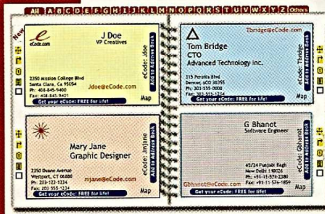

## WEB Card

your **contact information, always current**  
... anytime, anywhere

The contact information associated with your eCode is displayed as a graphical virtual business card. You can choose from a variety of card layouts, background colors, and logos, and create a card that best reflects your personality. You can update the information and the layout as often as you need. With your WEB Card, you'll never have to give out directions, because we offer you zero data entry maps and driving directions!

## virtual address book

self-updating, self-populating

Collect the eCodes of your friends, family, and associates, in your eCode Address Book. You can add any WEB Card to your Address Book with a single click - no more data entry. Whenever they update their information, the changes are automatically and instantly reflected in your eCode Address Book.